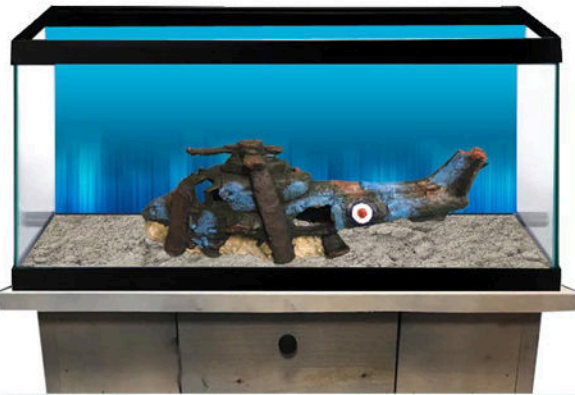

R&J Aquarium Decor

R&J Large Aquarium Decor

R&J Large Aquarium Decor

R&J's new line of large aquarium decor transforms your boring tank into a perfect underwater scene.

**R&J
HELICOPTER CRASH
15" L X 5" T**

**R&J
PLANE WRECK
9.5" L X 3.5" T**

**R&J
SUNKEN WOODEN SHIP
14.5" L X 7" T**

**R&J
SUNKEN SHIP
15" L X 10.5" T**

**R&J
SUNKEN WARSHIP
18.5" L X 7" T**