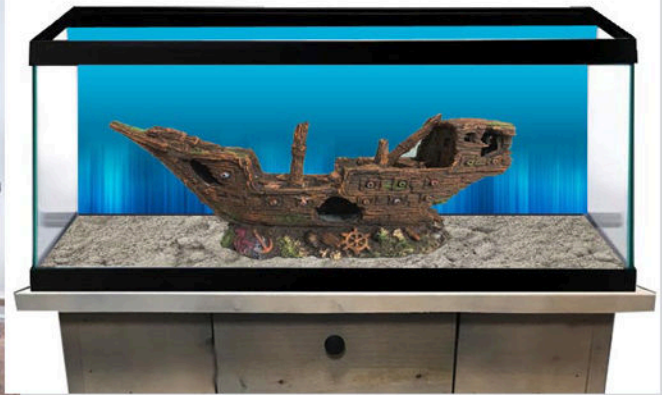

R&J Aquarium Decor

R&J Large Aquarium Decor

R&J Large Aquarium Decor

R&J's new line of large aquarium decor transforms your boring tank into a perfect underwater scene.

**R&J
HELICOPTER CRASH
15" L X 5" T**

**R&J
PLANE WRECK
9.5" L X 3.5" T**

**R&J
SUNKEN WOODEN SHIP
14.5" L X 7" T**

**R&J
SUNKEN SHIP
15" L X 10.5" T**

**R&J
SUNKEN WARSHIP
18.5" L X 7" T**