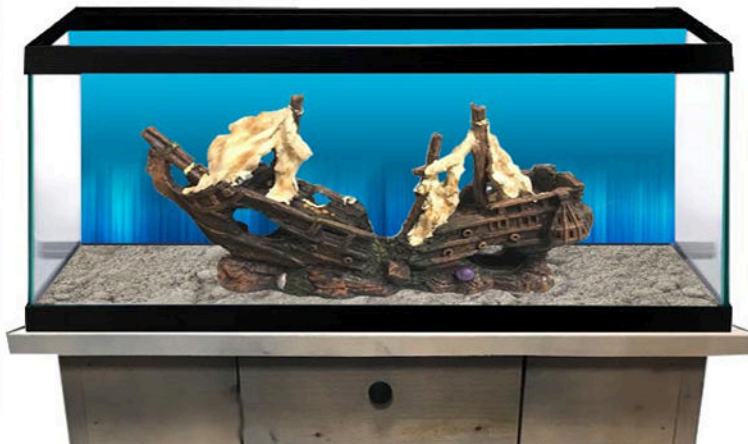

R&J Aquarium Decor

R&J Large Aquarium Decor

R&J Large Aquarium Decor

R&J's new line of large aquarium decor transforms your boring tank into a perfect underwater scene.

**R&J
HELICOPTER CRASH
15" L X 5" T**

**R&J
PLANE WRECK
9.5" L X 3.5" T**

**R&J
SUNKEN WOODEN SHIP
14.5" L X 7" T**

**R&J
SUNKEN SHIP
15" L X 10.5" T**

**R&J
SUNKEN WARSHIP
18.5" L X 7" T**