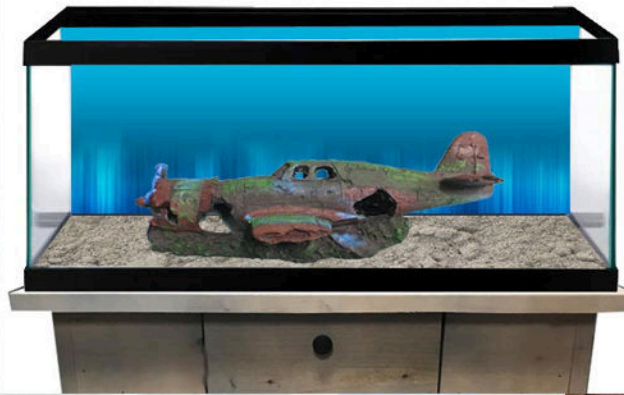

R&J Aquarium Decor

R&J Large Aquarium Decor

R&J Large Aquarium Decor

R&J's new line of large aquarium decor transforms your boring tank into a perfect underwater scene.

**R&J
HELICOPTER CRASH
15" L X 5" T**

**R&J
PLANE WRECK
9.5" L X 3.5" T**

**R&J
SUNKEN WOODEN SHIP
14.5" L X 7" T**

**R&J
SUNKEN SHIP
15" L X 10.5" T**

**R&J
SUNKEN WARSHIP
18.5" L X 7" T**